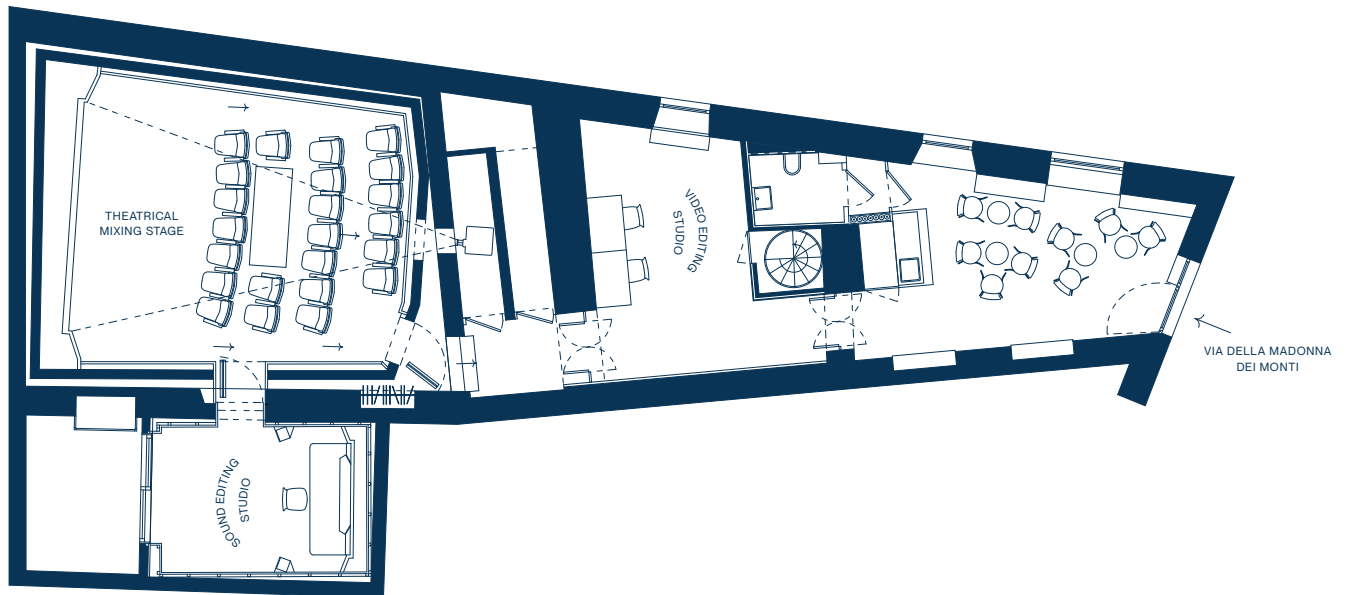

CINEDŌRA

Post Studio
Via della Madonna dei Monti, 30
00184 Roma
Metro Cavour

THEATRICAL MIXING STAGE

Monitoring: **Meyer Sound Speaker System**

- 3x Meyer Sound Acheron Designer
- 6x Meyer Sound HMS-5 (Phoenix)
- 6x Meyer Sound AMB-HMS
- 2x Meyer Sound X-800C SUB
- 1x Meyer Sound MPS-488HP (Phoenix)
- 1x Meyer Sound GALAXY 816